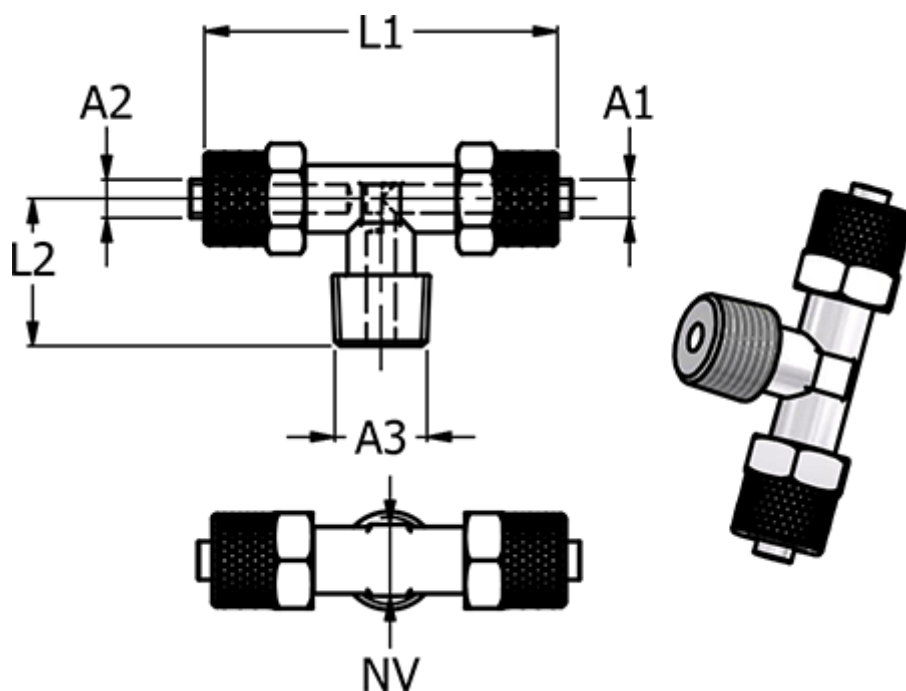

Data Sheet

Article number: 586141185

Description: Push-on fitting 14.118-5, metal $\text{Ø}5/3\text{-R } 1/8\text{'-}\text{Ø}5/3$
Tee with conical thread

Measures

= -

Thread A3 = R 1/8"

= -

= -

Hose diameter A1 = 5/3

Hose diameter A2 = 5/3

L1 = 43.0

L2 = 17.0

NV = 8